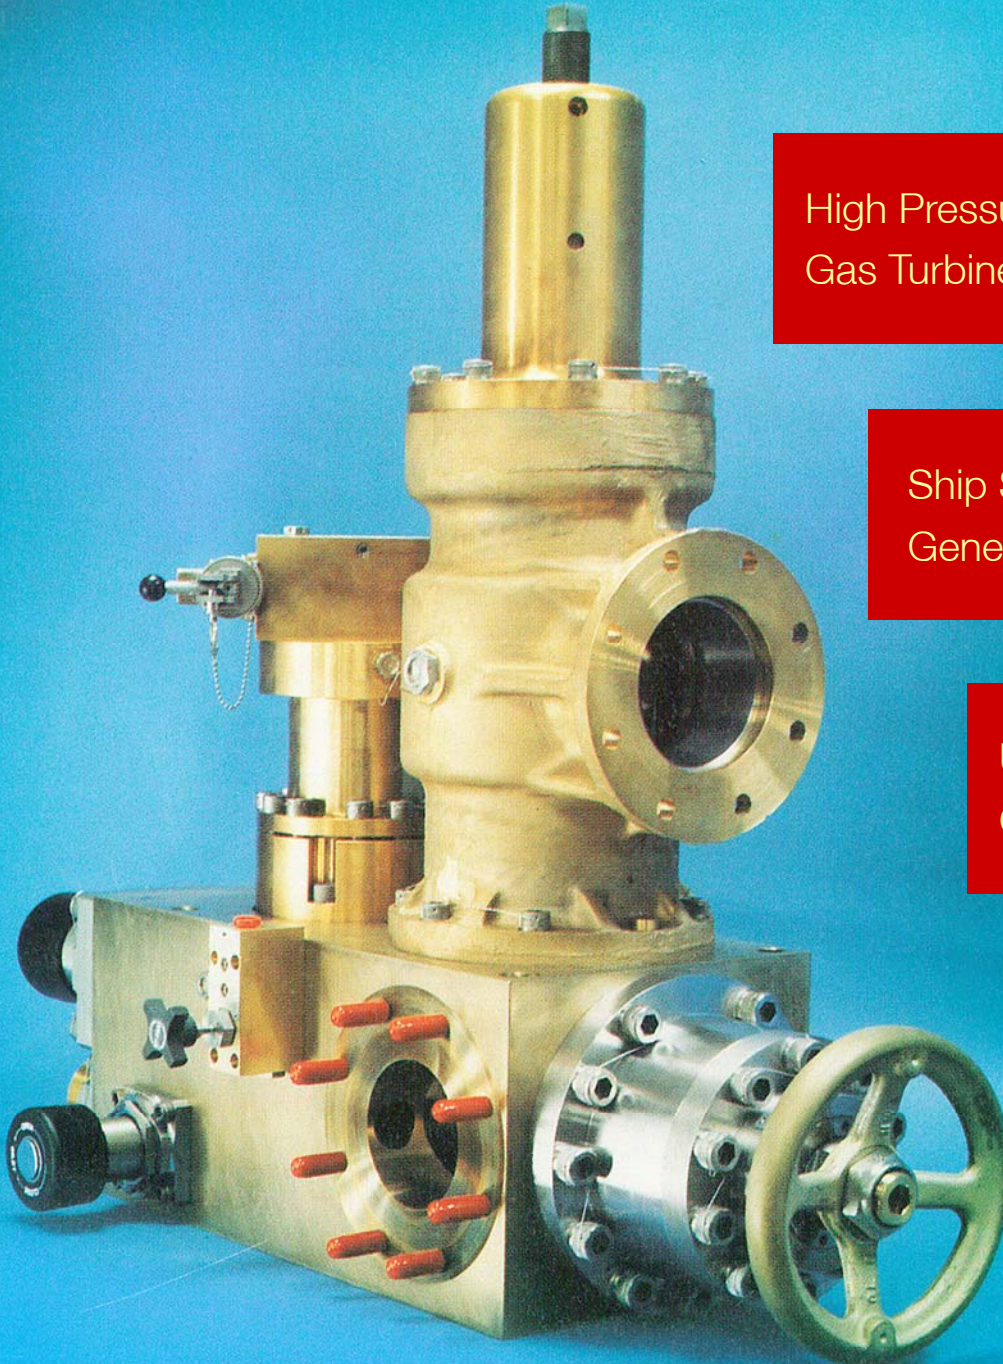

RM11HB-6B

MANIFOLD

High-Pressure

High Pressure
Gas Turbine Starting Systems

Ship Service
Generator Sets Starting Systems

Used on:
CG-47, FFG-7 & DDG-51

 **MAROTTA®**

We're in Control